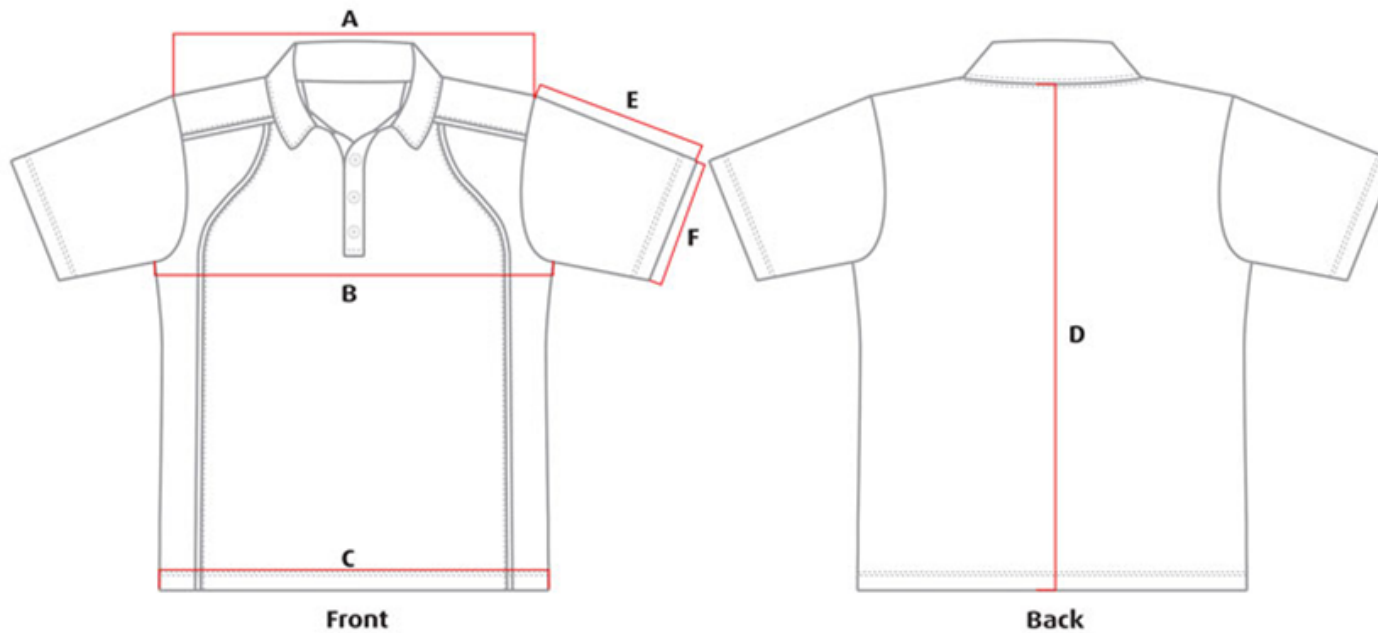

GARMENT SPECIFICATION

Pattern 1405 - ELITE POLO SHIRT MENS ADULT SHORT SLEEVE SET IN

Monday, 4 November 2013

Measurements in cms

Tolerance +/- 1.0 cms

	XS	S	M	L	XL	2XL	3XL	4XL	5XL
A. SHOULDER	48	50	52	54	56	58	60	62	64
B. HALF CHEST	51	53	56	58	61	65	69	73	77
C. HALF HEM	50	52	55	57	60	64	68	72	76
D. CENTRE BACK	68	70	73	75	78	82	86	89	93
E. SLEEVE LENGTH	22	23	24	25	26	27	29	30	31
F. SLEEVE OPENING HALF	18	18	18	19	20	20	20	21	22